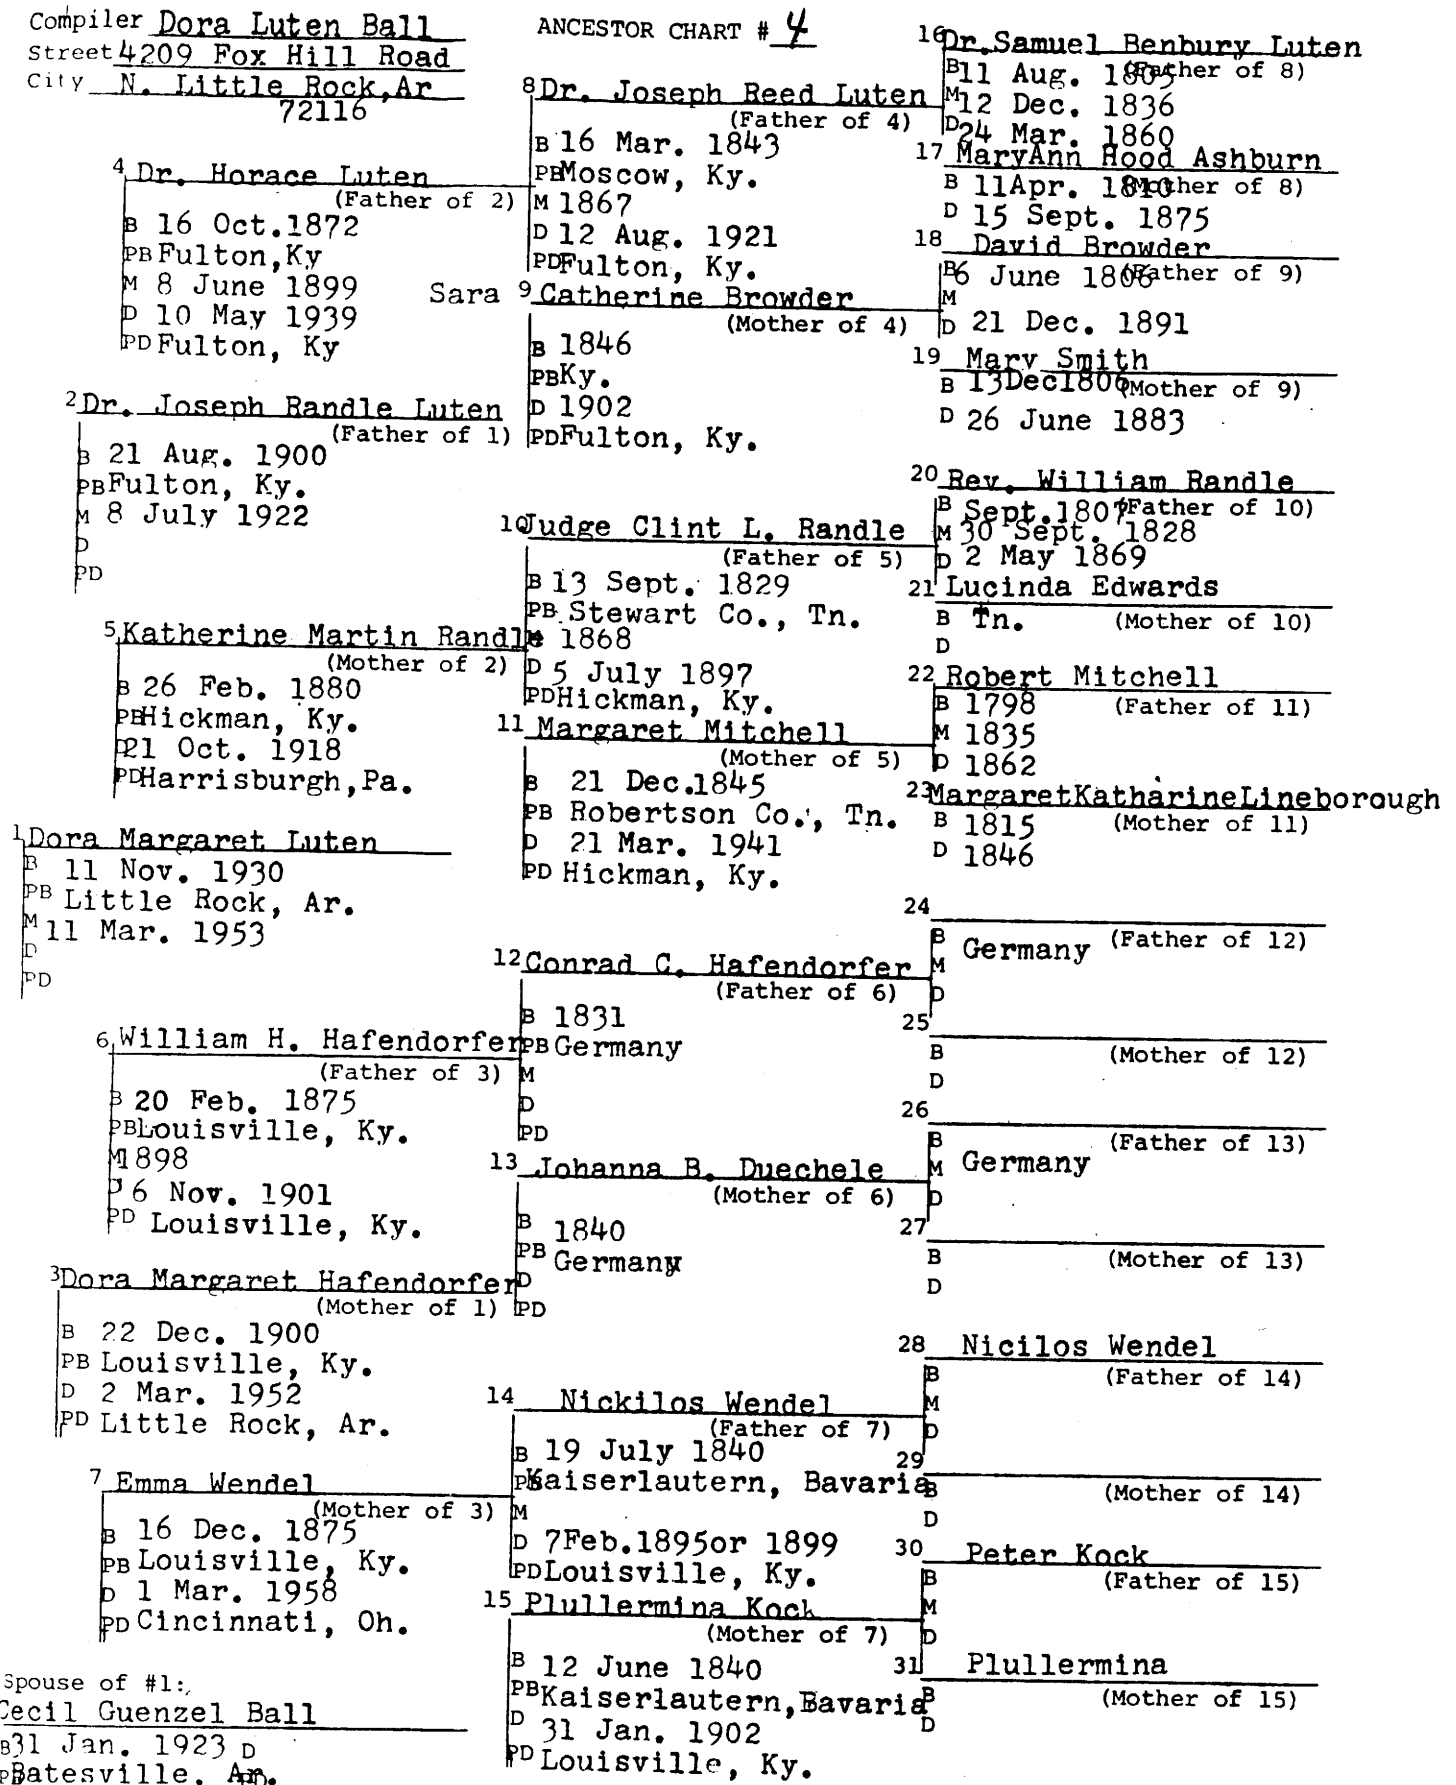

Compiler Dora Luten Ball
Street 4209 Fox Hill Road
City N. Little Rock, Ar
72116

ANCESTOR CHART # 4