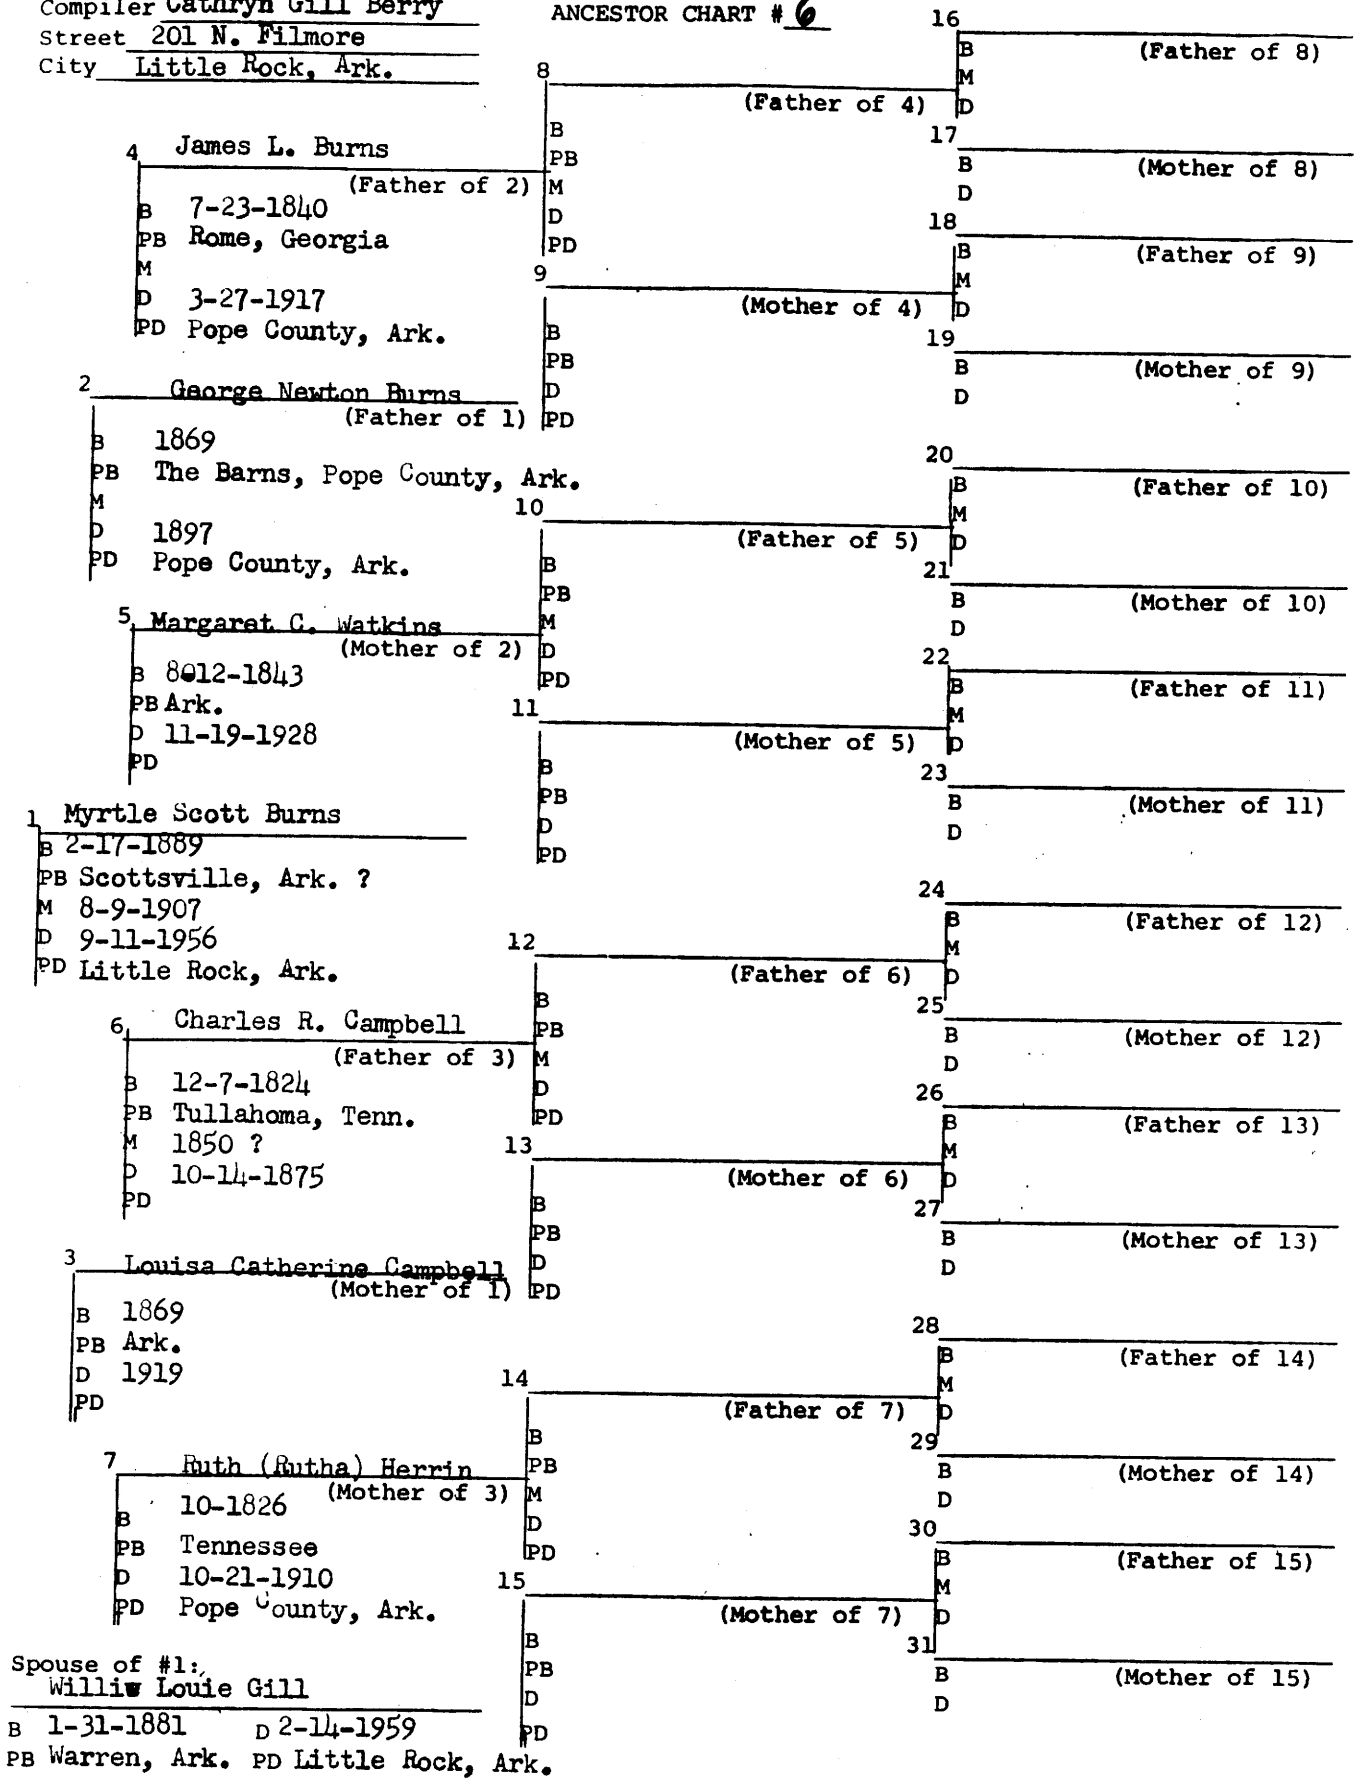

Compiler Cathryn Gill Berry
Street 201 N. Filmore
City Little Rock, Ark.

ANCESTOR CHART # 6