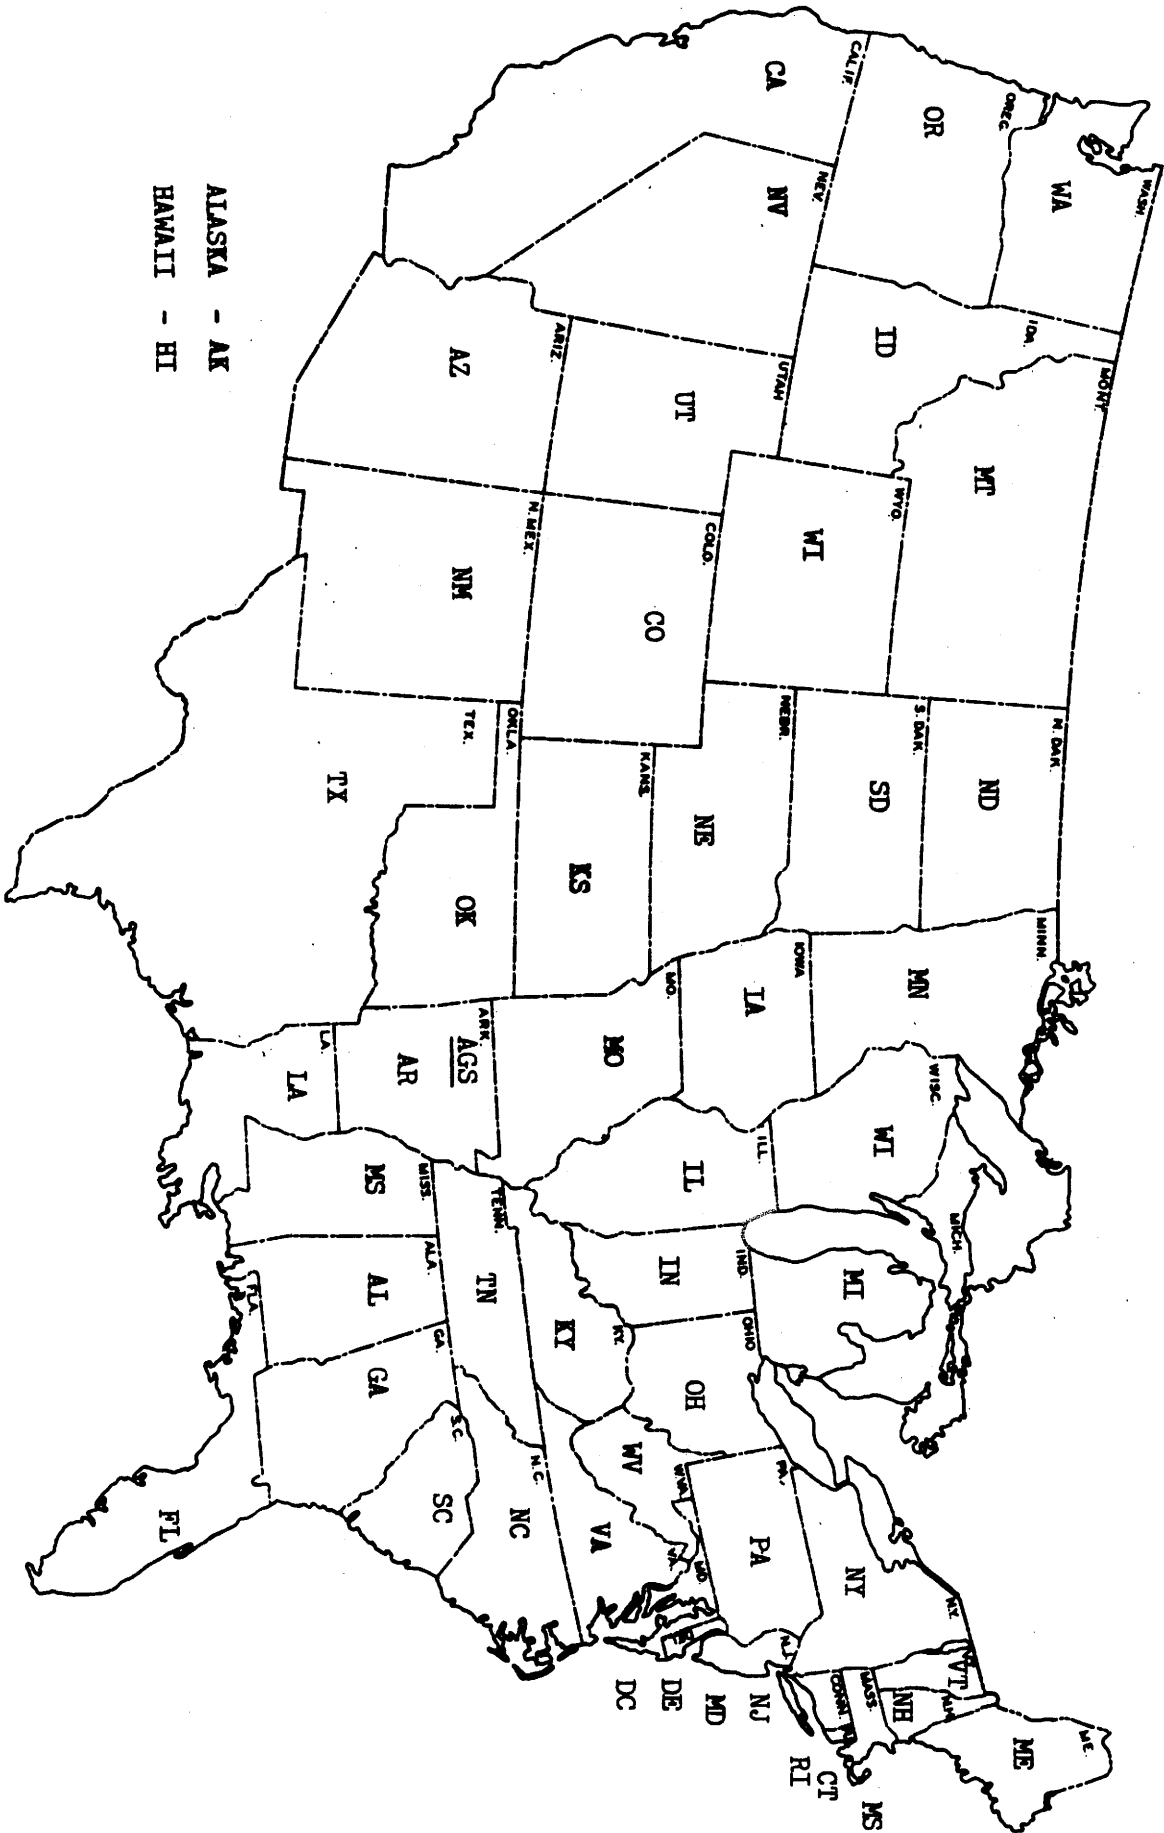

THE UNITED STATES OF AMERICA

ALASKA - AK
HAWAII - HI