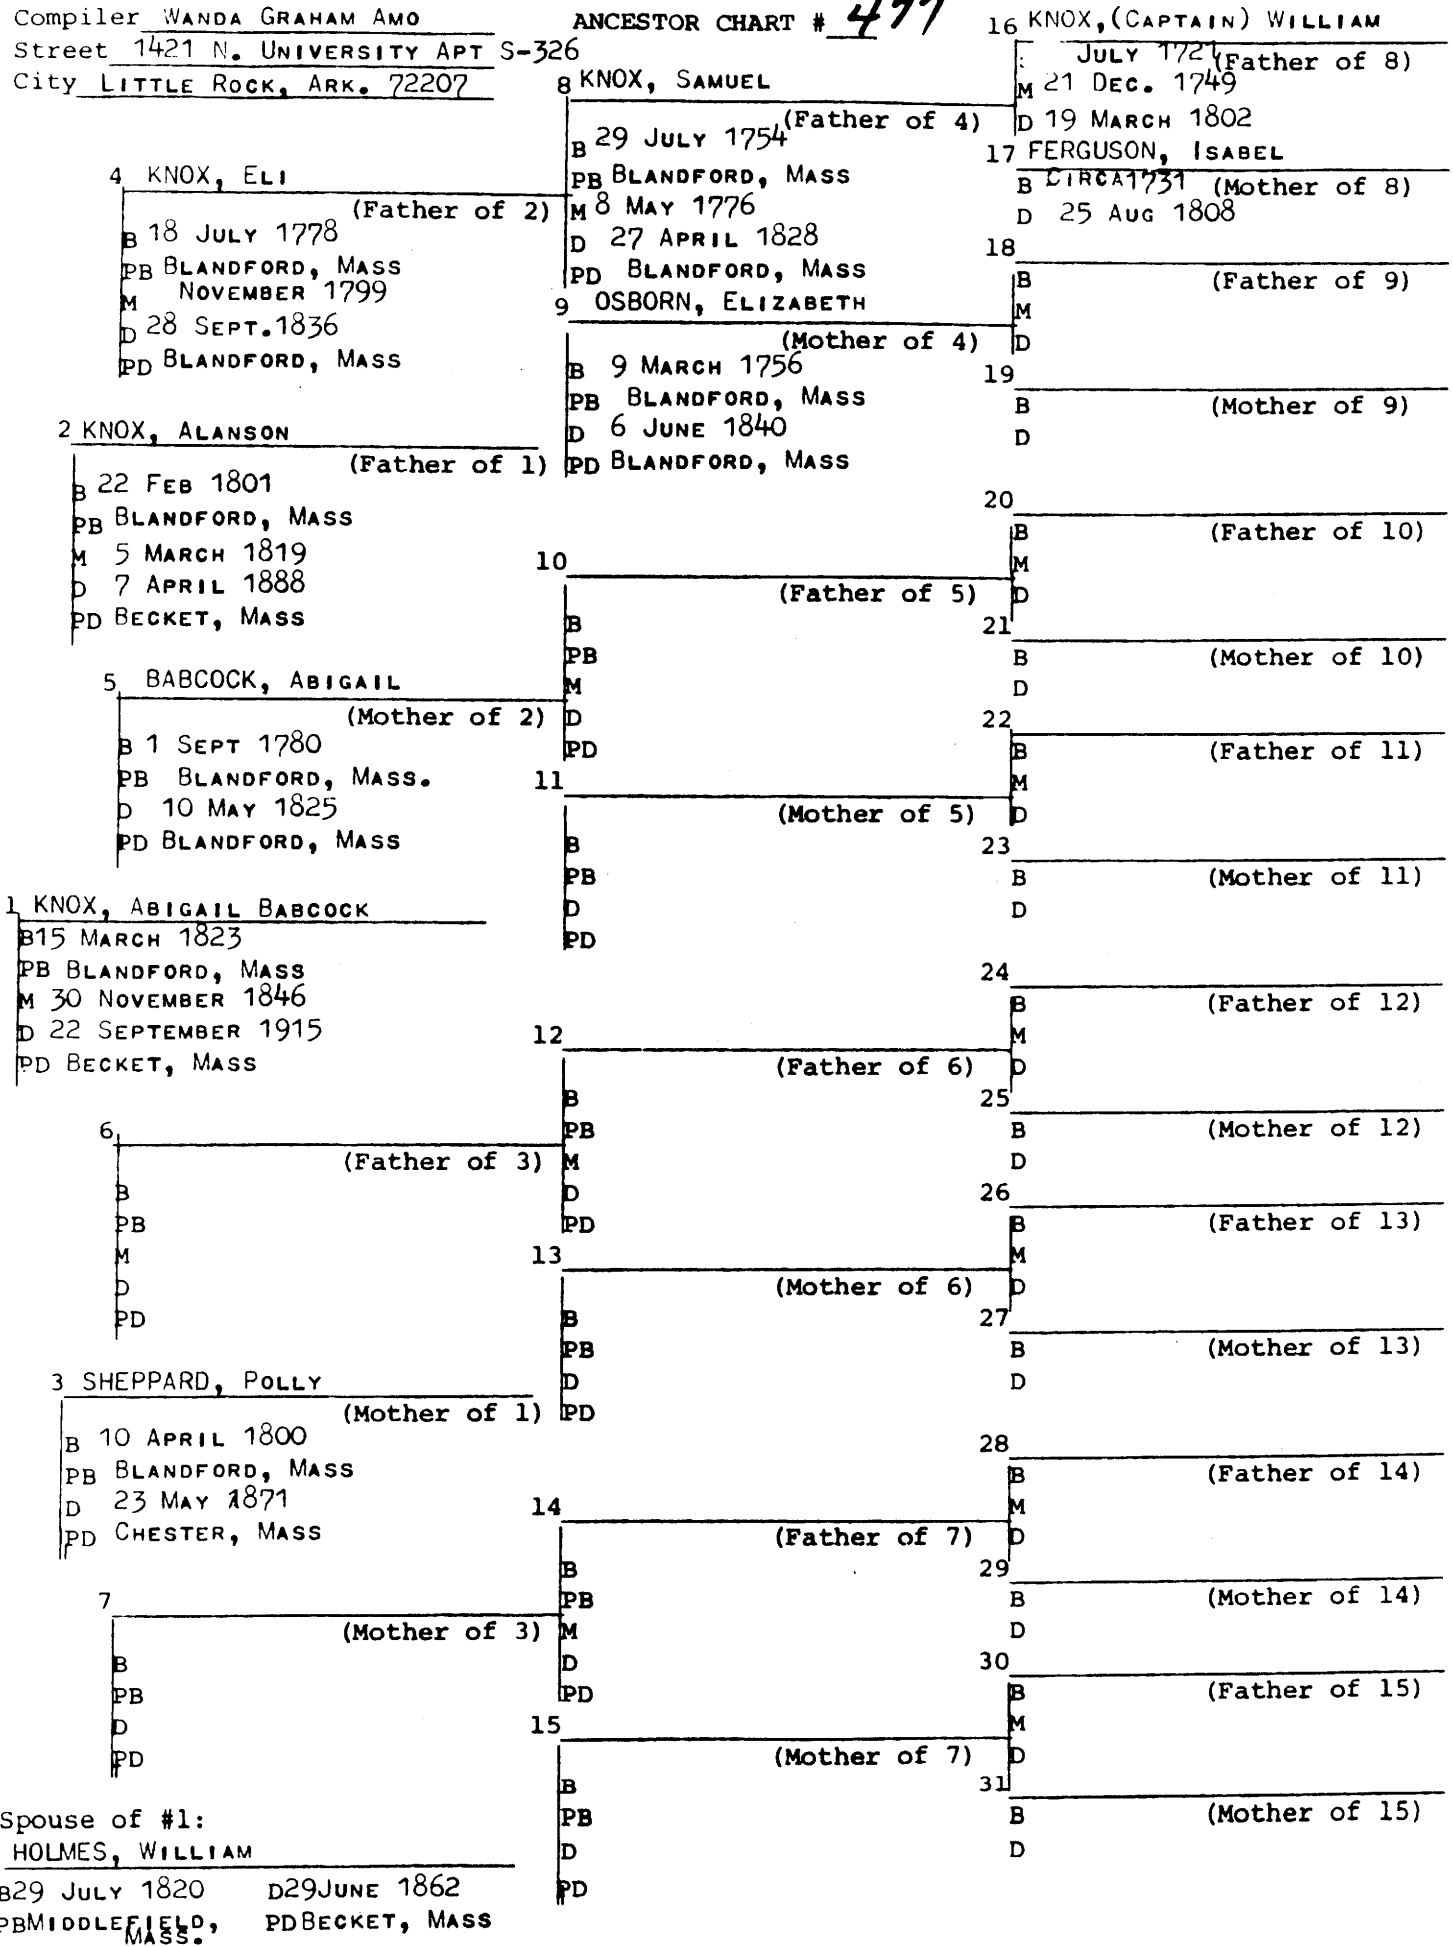

Compiler WANDA GRAHAM AMO
Street 1421 N. UNIVERSITY APT S-326
City LITTLE ROCK, ARK. 72207

ANCESTOR CHART # 477

Spouse of #1:
HOLMES, WILLIAM
B 29 JULY 1820 D 29 JUNE 1862
PB MIDDLEFIELD, MASS. PD BECKET, MASS