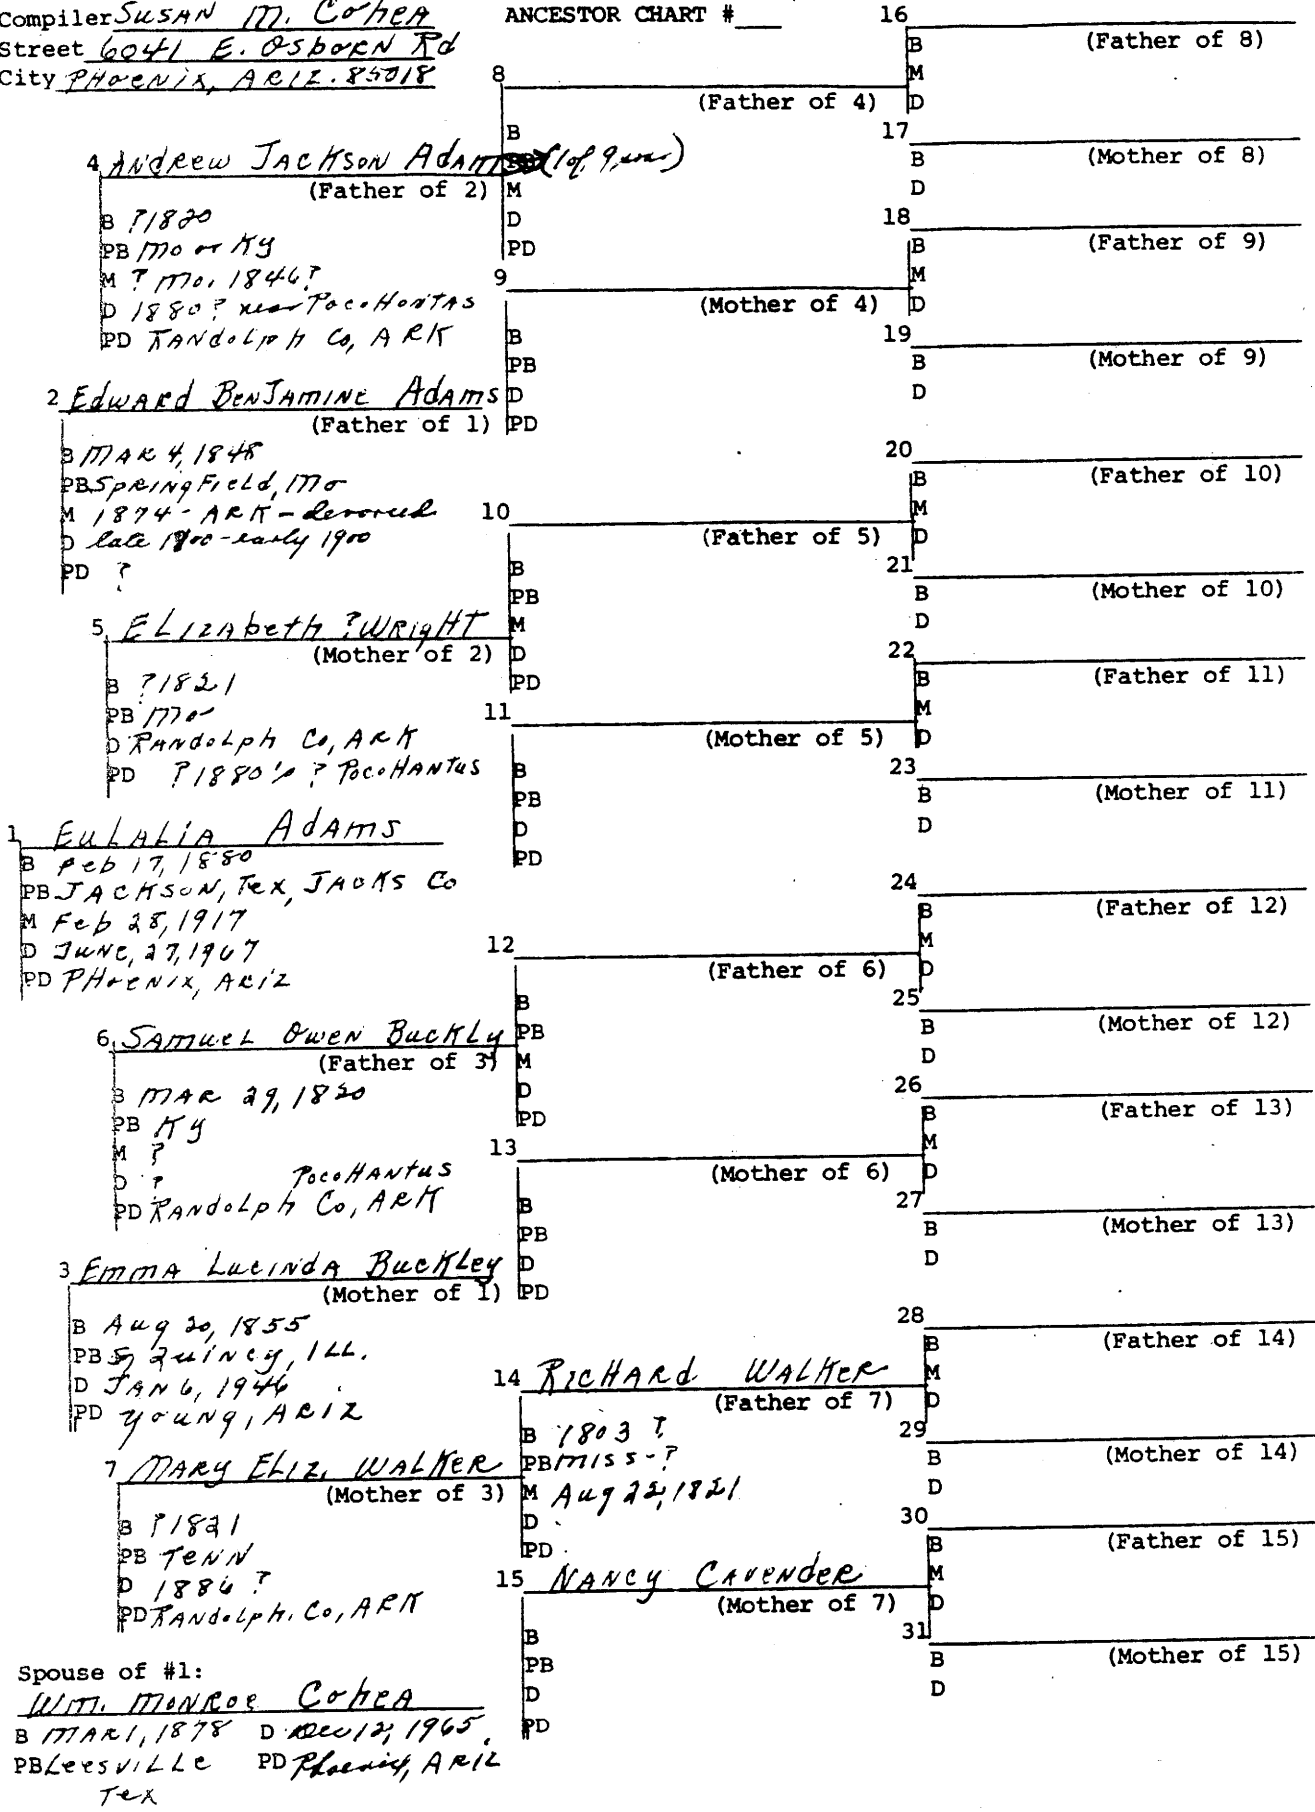

Compiler SUSAN M. COHEA
Street 6041 E. OSBORN RD
City PHOENIX, ARIZ. 85018

ANCESTOR CHART # _____