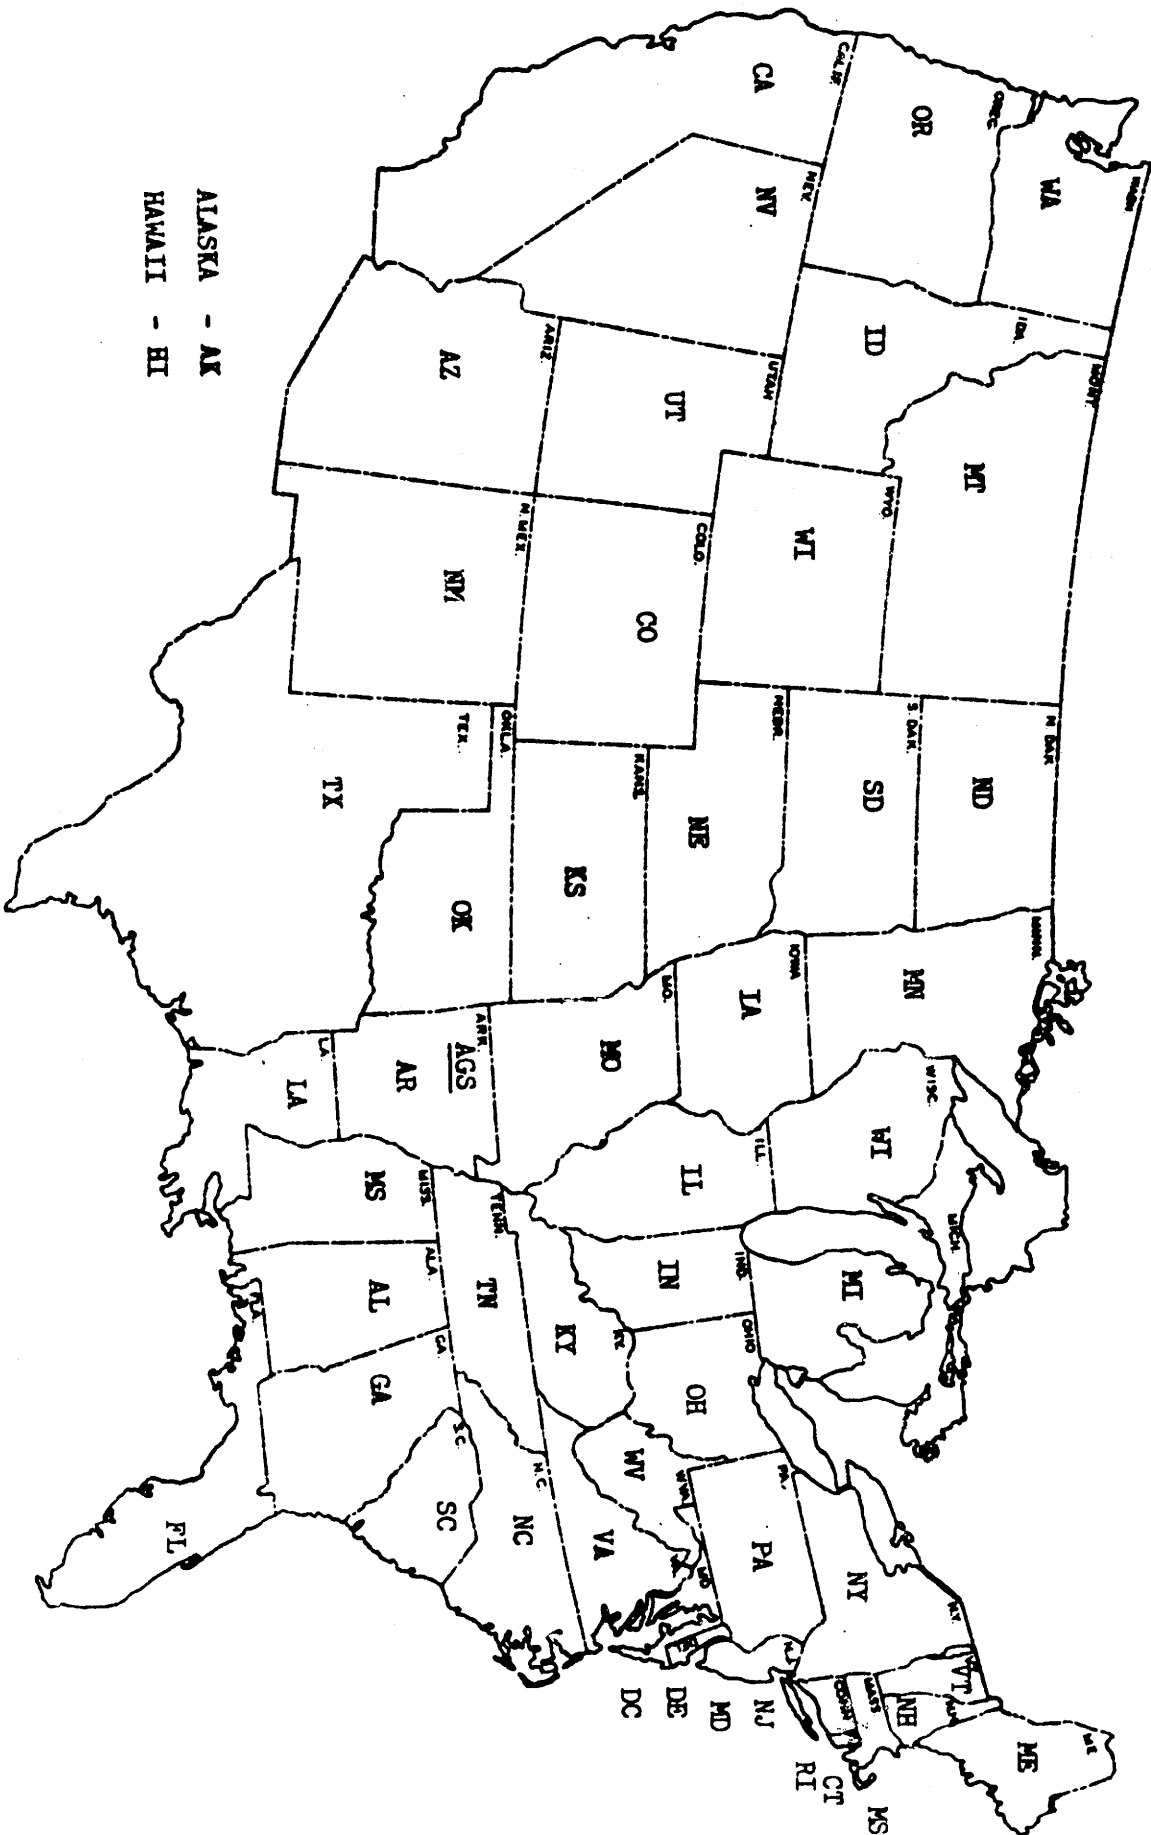

THE UNITED STATES OF AMERICA

ALASKA - AK
HAWAII - HI