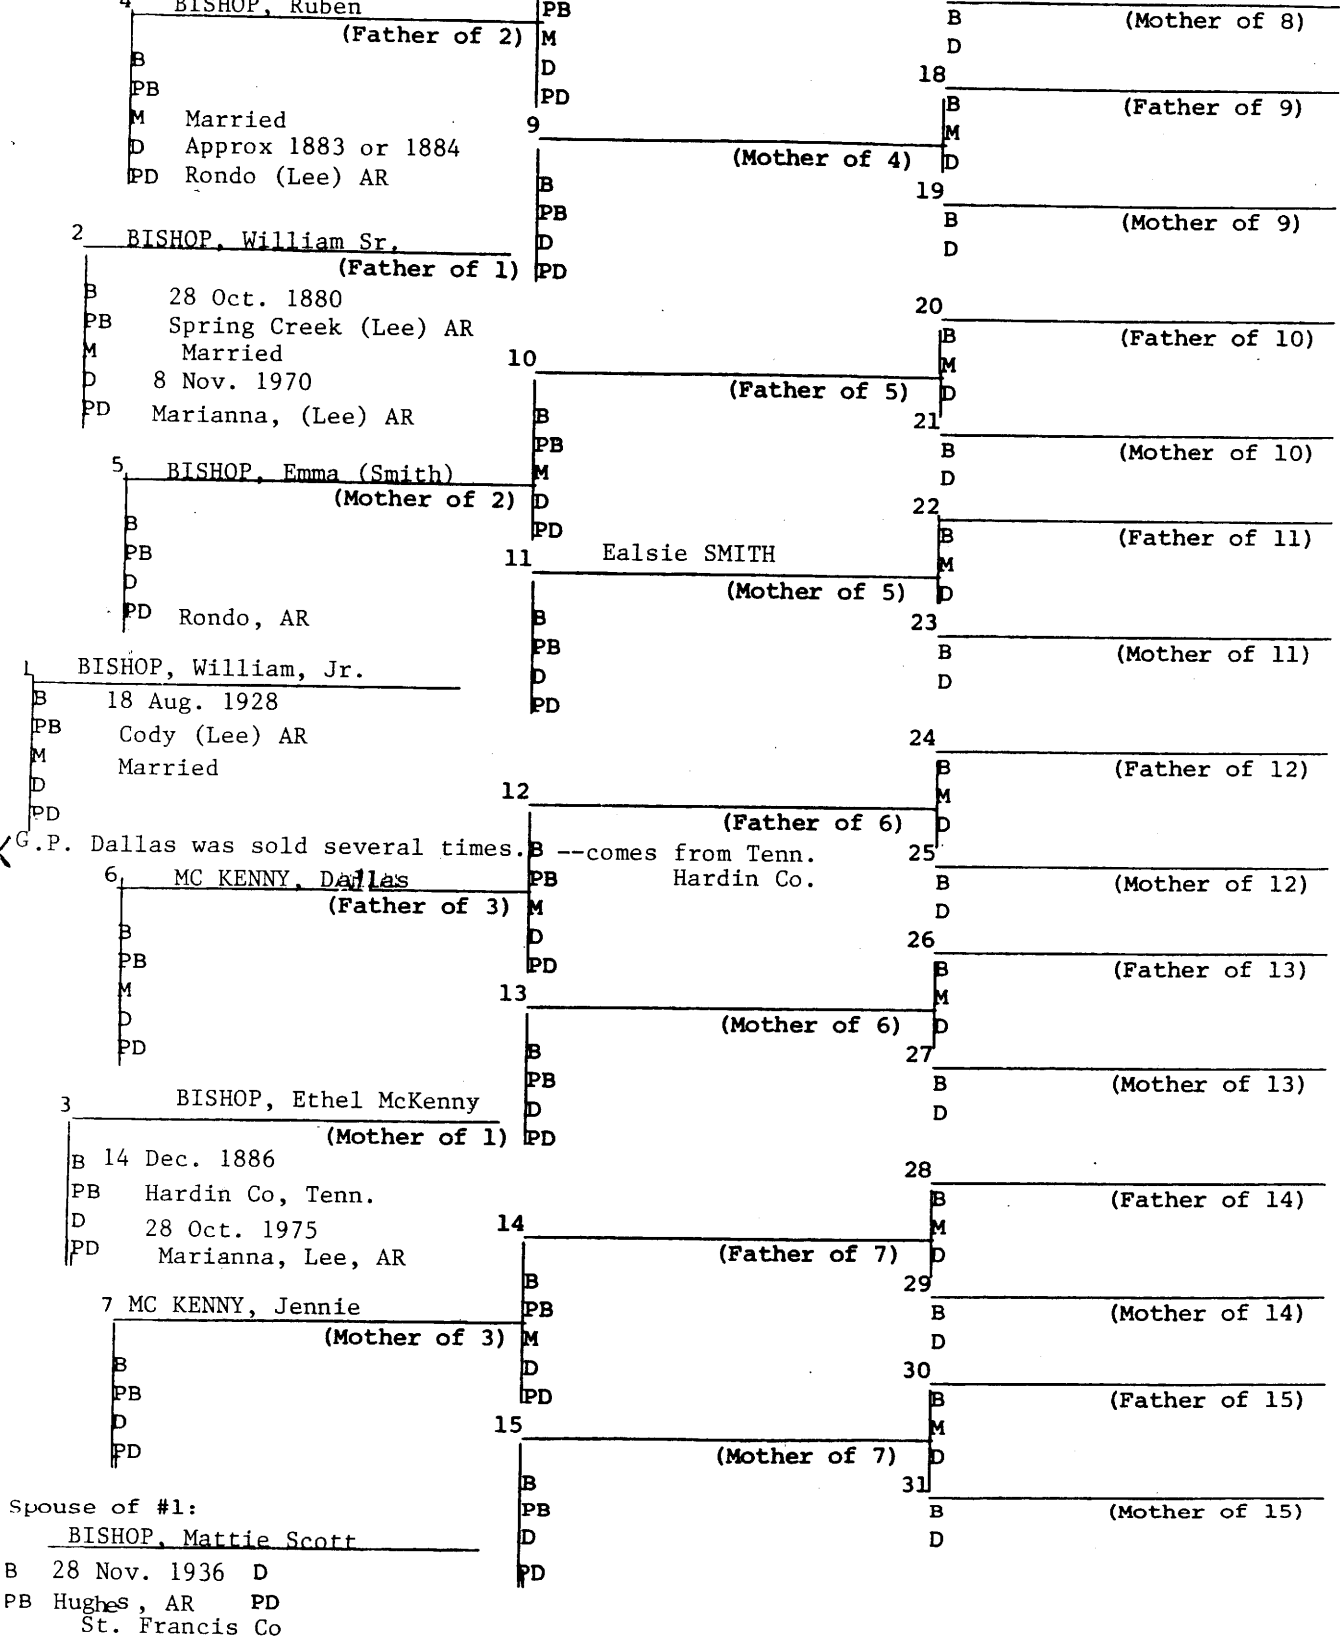

Compiler William BISHOP, Jr.
Street 2044 Randall
City Springfield, IL 62703

My grandpappa Ruben was killed by lightning on a mule 1882,3,4.

ANCESTOR CHART #