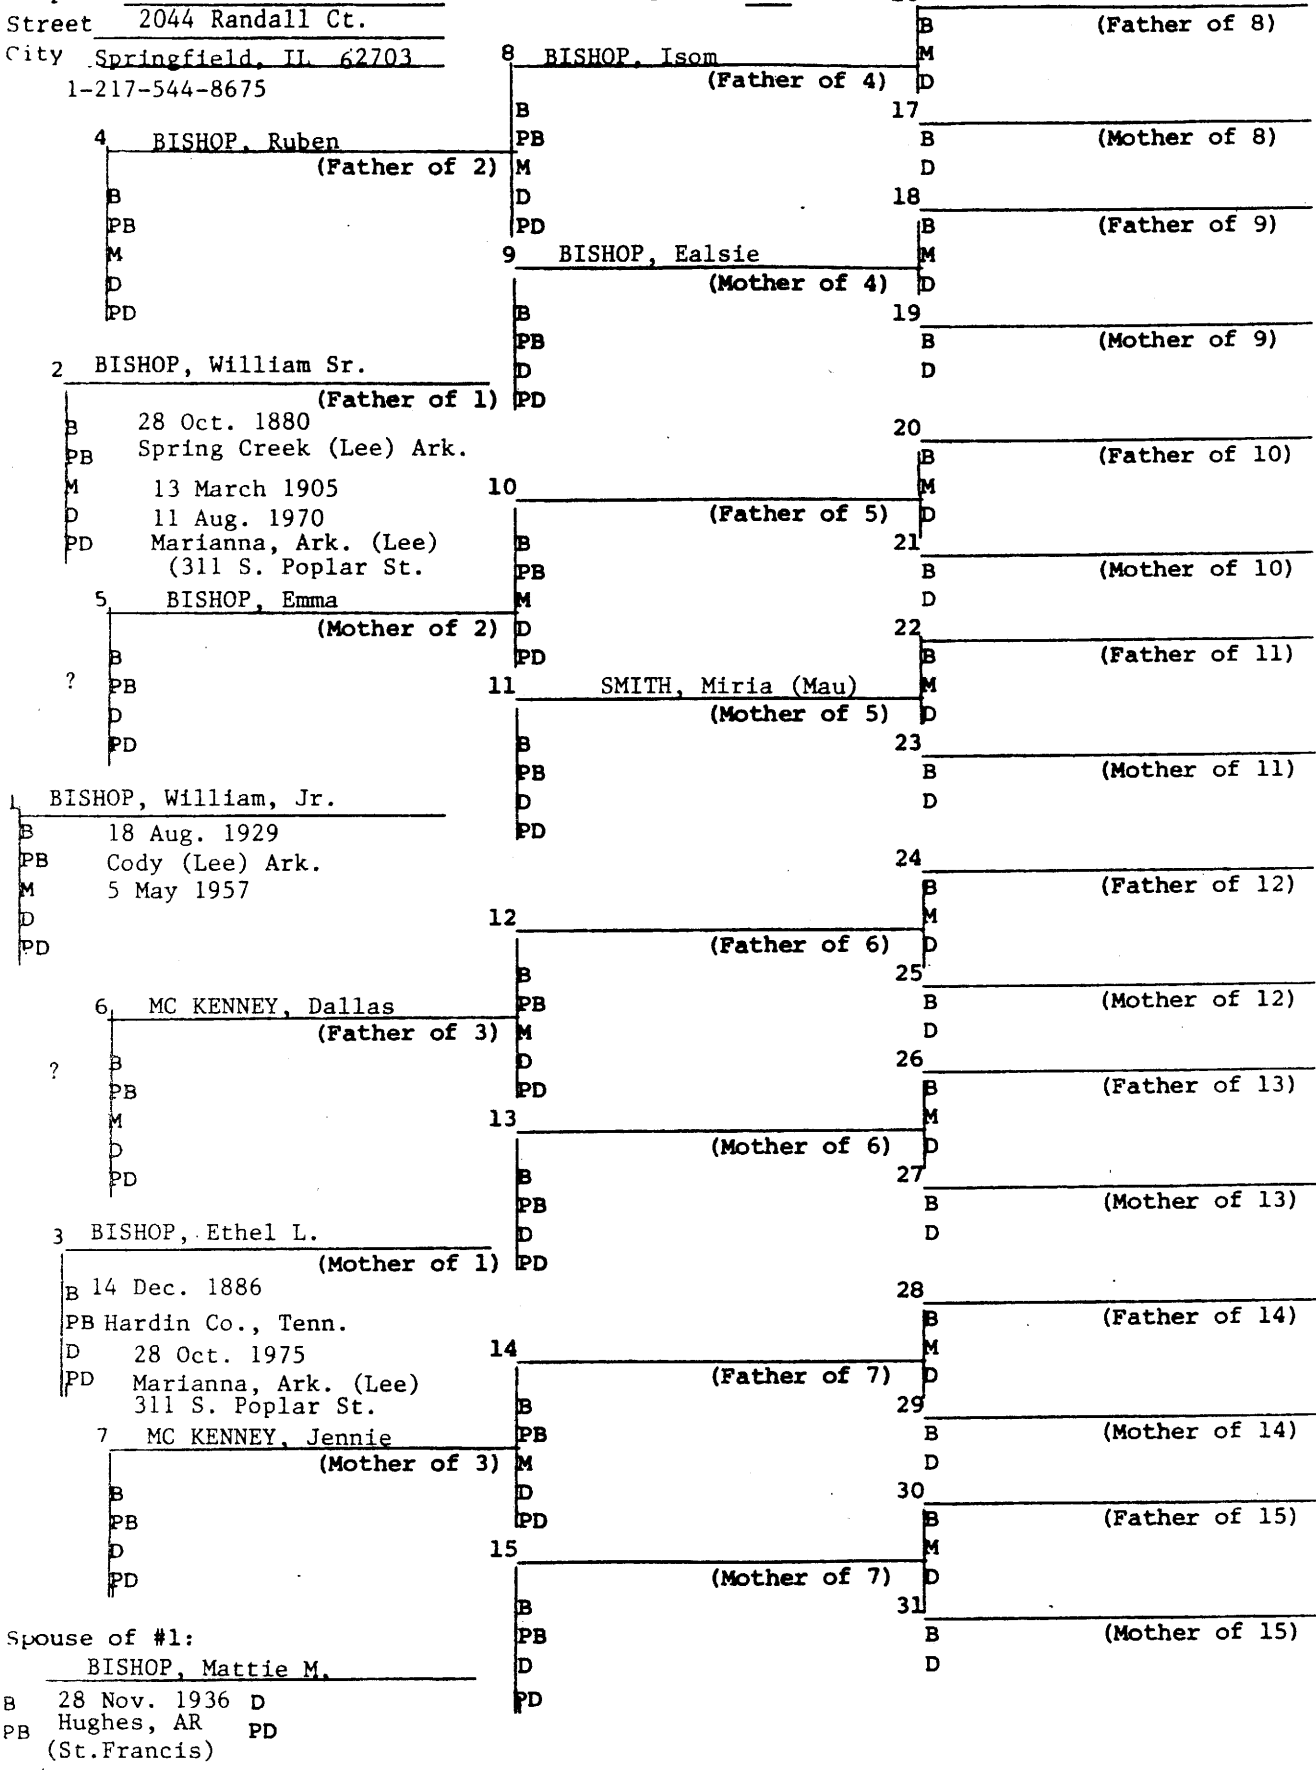

Compiler William BISHOP, JR.
Street 2044 Randall Ct.
City Springfield, IL 62703
1-217-544-8675

ANCESTOR CHART # 1