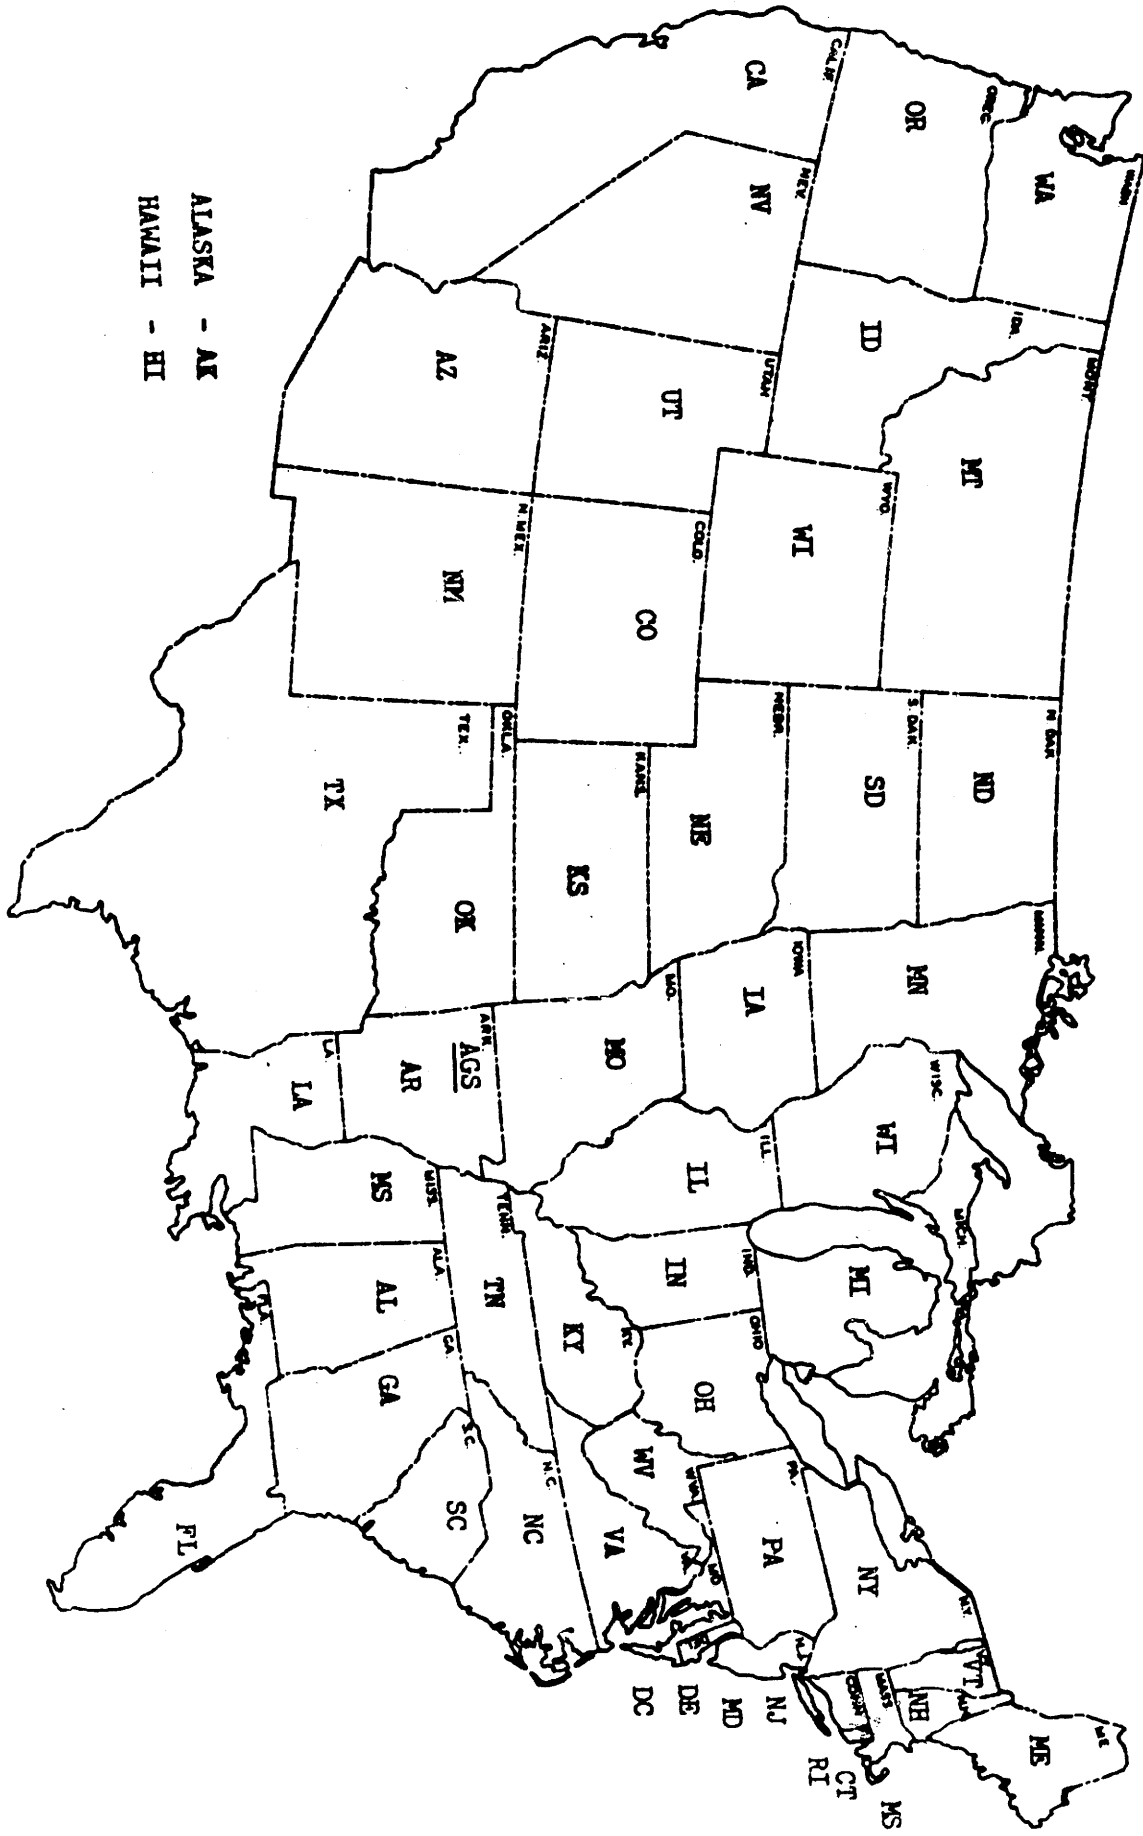

THE UNITED STATES OF AMERICA

ALASKA - AK
HAWAII - HI