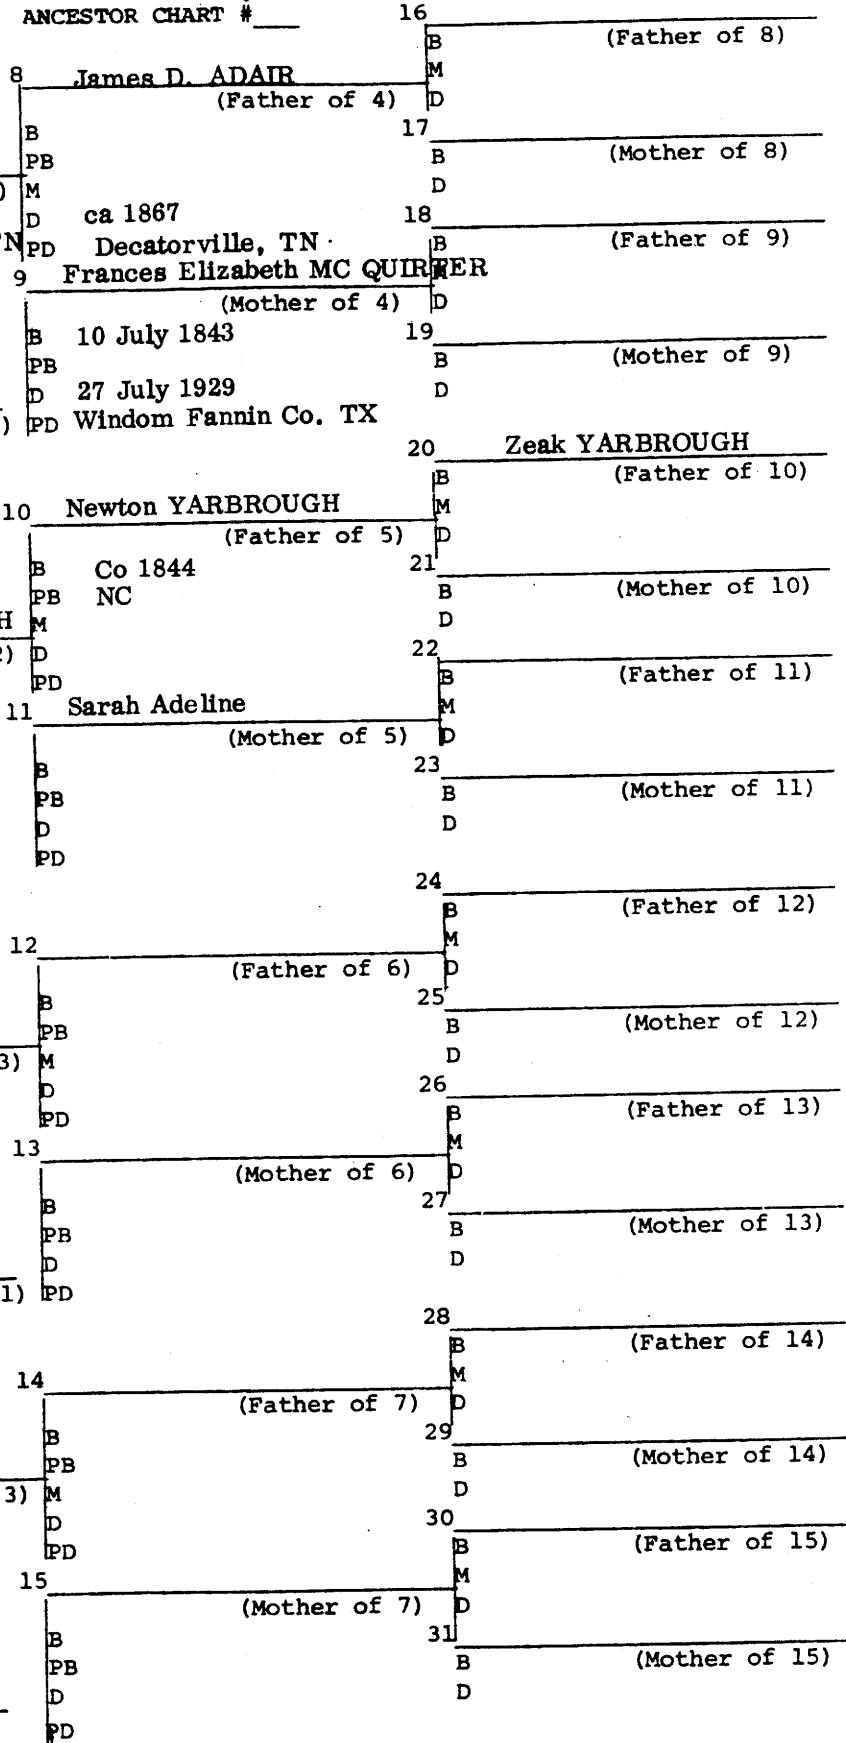

1057

Compiler Laurel ADAIR
Street St Rt Box 86A
City Andrews, TX
12 July 1979

ANCESTOR CHART #

4 James William ADAIR
(Father of 2)
B 9 June 1866
PB Decatorville, Perry Co TN
M 5 May 1889
D 10 Aug 1949
PD Hobart, Kiowa Co OK

2 Austin Lee ADAIR
(Father of 1)
B 13 Nov 1891
PB Windom Fannin Co TX
M 14 July 1912
D 14 Oct 1971
PD Andrews, Andrews Co TX

5 Serena Jane YARBROUGH
(Mother of 2)
B 7 Oct 1870
PB Monroe Union NC
D 10 Jan 1944
PD Hobart, Kiowa Okla

1 Paul Winslow ADAIR
B 1 June 1929
PB Byers, TX
M 2 Oct 1953
D
PD

6 Henry T. OWENS
(Father of 3)
B -- 1859
PB
M
D 27 Aug 1914
PD Trent, Taylor Co TX

3 Mary Lena OWENS
(Mother of 1)
B 7 Feb 1892
PB Melbourne Izard Co AR
D 11 Feb 1962
PD Andrews, TX

7 Elizabeth B. GRAY
(Mother of 3)
B
PB 7 Mar 19'4
D
PD Trent, Taylor Co TX

Spouse of #1:
Laurel Lee BALLEW
B 7 Mar 1937 D
PB Tucumcar NM PD