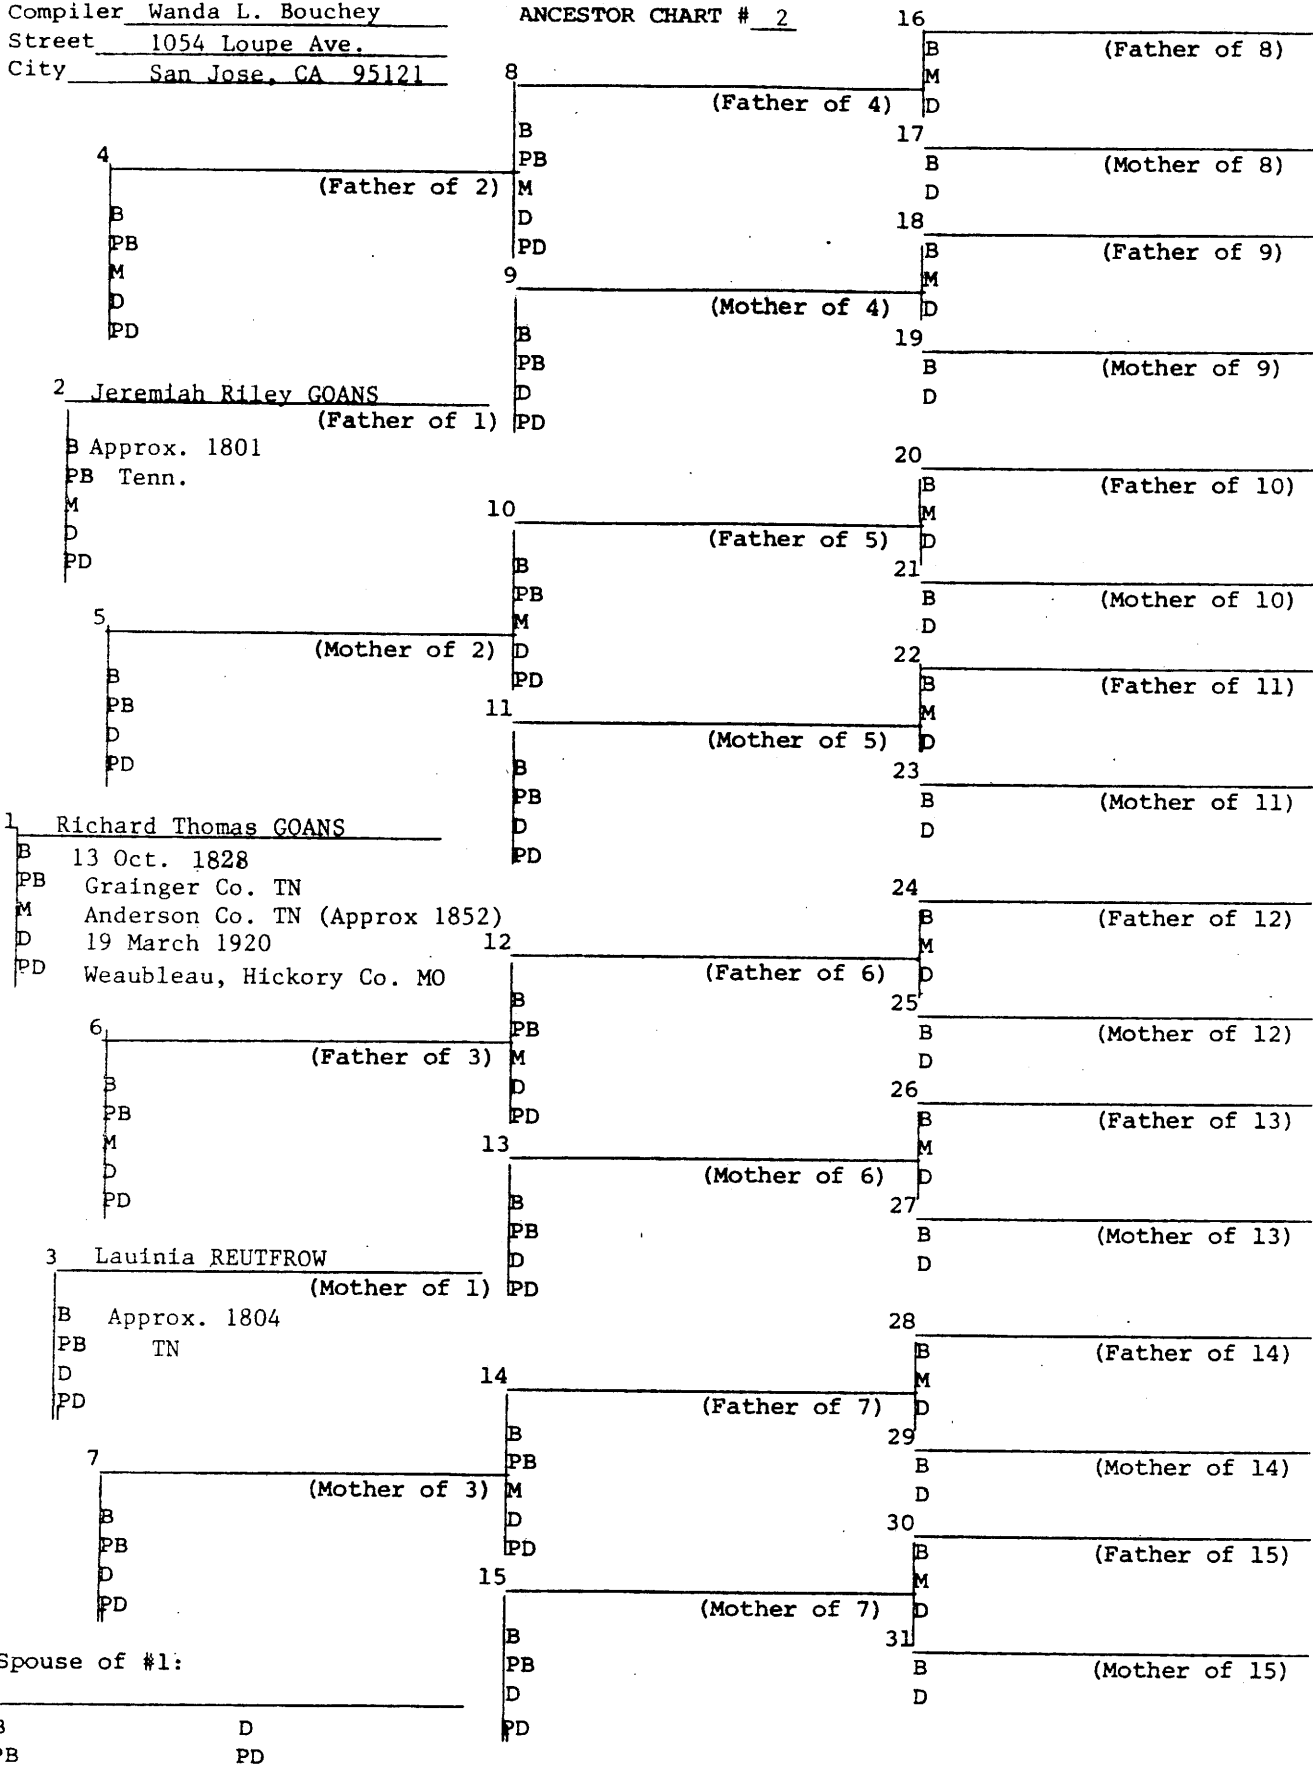

1067

Compiler Wanda L. Bouchey
Street 1054 Loupe Ave.
City San Jose, CA 95121

ANCESTOR CHART # 2